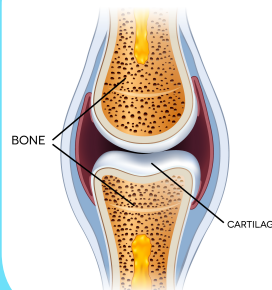

HEALTHY JOINT